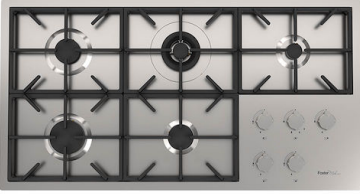

Faucet Capri | Black finish

Faucets

Code: 8467 666

Single lever mixer tap with rotating barrel and extractable shower head

DETAILS

Material Brass

Texture Polished

Coloring Matt Black

Cartridge With ceramic discs

Rotating angle 180°

Mixer hole $\varnothing 1 \frac{3}{8}''$

Max worktop thickness $1 \frac{49}{64}''$

Max flowrate 1.75 GPM (6,6 Lt/Min)

Mixer type Single lever faucet with rotating barrel and extractable double jet shower

Notes: Strengthening plate included

FEATURES

Rotating angle All the taps have a wide angle of rotation. Some models even permit a full 360° rotation.

Strengthening plate Foster's mixer taps are equipped with the strengthening plate that offers perfect stability on any sink.

Double jet (flow and rain) Several models are equipped with a switch to easily change the flow from continuous to shower.

TECHNICAL DATA

RECOMMENDED PAIRINGS

Milano Cooktop 5 burners
7638 900

Sink Leonardo 33" x 20" - U/M
1014 660