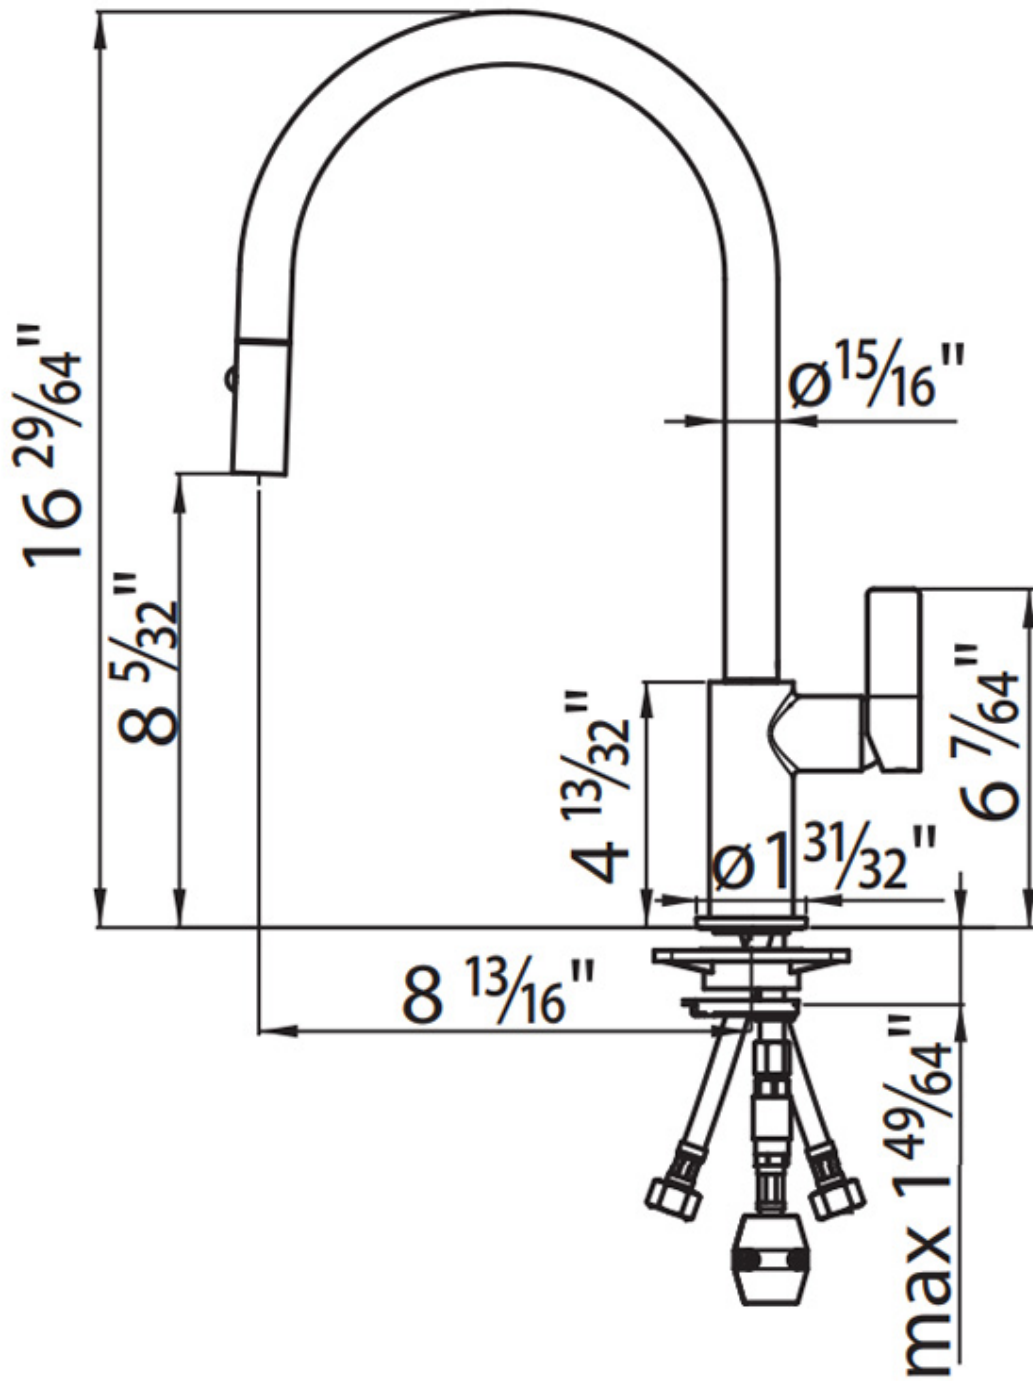

Cartridge With ceramic discs

Rotating angle 180°

Mixer hole $\varnothing 1 \frac{3}{8}''$

Max worktop thickness $1 \frac{49}{64}''$

Max flowrate 1.75 GPM (6,6 Lt/Min)

Mixer type Single lever faucet with rotating barrel and extractable double jet shower

Notes: Strengthening plate included

FEATURES

Rotating angle All the taps have a wide angle of rotation. Some models even permit a full 360° rotation.

Strengthening plate Foster's mixer taps are equipped with the strengthening plate that offers perfect stability on any sink.

Double jet (flow and rain) Several models are equipped with a switch to easily change the flow from continuous to shower.

TECHNICAL DATA

RECOMMENDED PAIRINGS

Milano Cooktop 5 burners
7638 900

Sink Leonardo 33" x 20" - U/M
1014 660